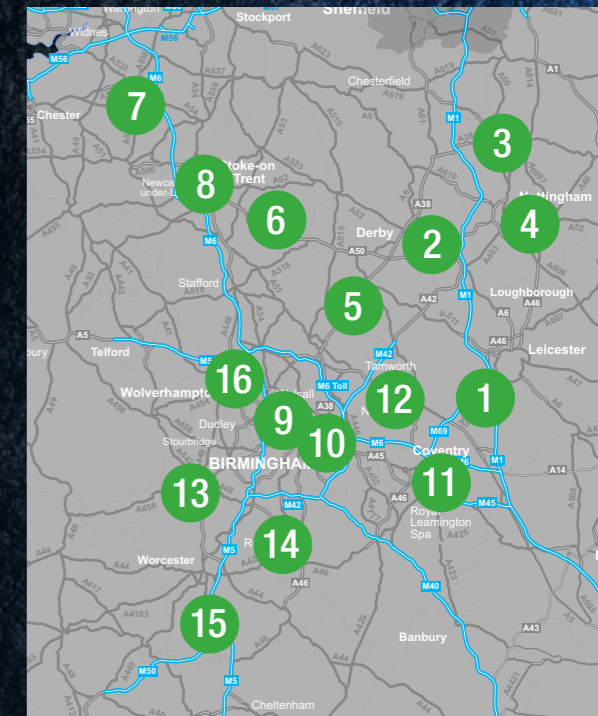

MERSEYSIDE

1. Chester CH1 6NX
2. Liverpool L31 8BX
3. Seaforth L21 1JD

MANCHESTER

4. Salford M5 2DR
5. Wigan WN6 0XQ

NORTH EAST

6. Ashington NE22 7BY
7. Darlington DL1 2PB
8. Gateshead NE10 0ES

NORTH WEST

9. Barrow LA14 4QR
10. Holme Park LA6 1NZ
11. Lancaster LA1 5QP
12. Preston PR2 5AR

YORKSHIRE

13. Bradford BD4 7AP
14. Leeds LS9 0PF
15. Ripon HG4 1UG
16. Sheffield S4 7WT

PLANT LOCATIONS IN THE MIDLANDS

For orders, call 01283 714405

EAST MIDLANDS

1. Croft LE9 3GP
2. Derby DE21 7BR
3. Mansfield NG21 0HJ
4. Nottingham NG4 2JT

NORTH MIDLANDS

5. Barton DE13 8EF
6. Cheadle ST10 1TZ
7. Sandbach CW11 3HT
8. Stoke ST5 7RB

WEST MIDLANDS

9. Birmingham B42 1BS
10. Bordesley Green B6 1BY
11. Coventry CV6 6LN
12. Coleshill B46 1JU
13. Kidderminster DY11 7DN
14. Redditch B96 6BG
15. Three Counties WR8 0PW
16. Wolverhampton WV13 3RX

WEST CORNWALL

11. Kessel TR10 9BZ
12. Melbur TR8 5UA
13. Penzance TR20 8AG
14. Redruth TR15 3RY

NORTH CORNWALL/DEVON

4. Barnstaple EX32 0NU
5. Bodmin PL31 1DR
6. Bude EX22 7EB

SOUTH DEVON

7. Exeter EX2 7LL
8. Kingsbridge TQ9 7QQ
9. Plymouth PL9 8AJ
10. Torquay TQ12 5LL