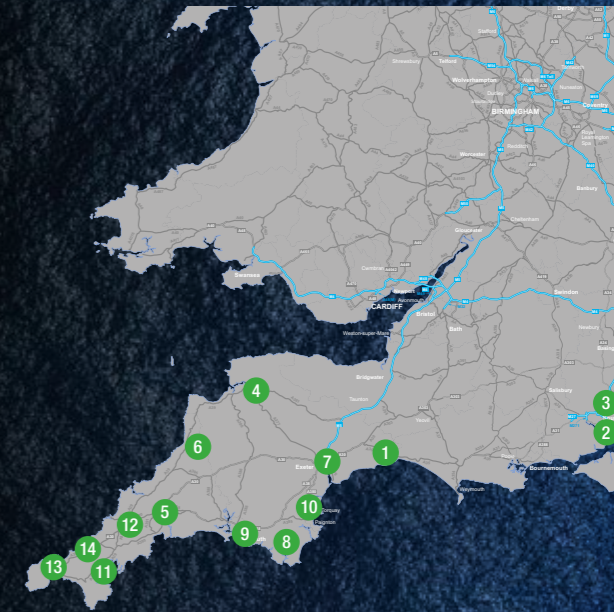

MERSEYSIDE

1. Chester CH1 6NX
2. Liverpool L31 8BX
3. Seaforth L21 1JD

MANCHESTER

4. Salford M5 2DR
5. Wigan WN6 0XQ

NORTH EAST

6. Ashington NE22 7BY
7. Darlington DL1 2PB
8. Gateshead NE10 0ES

NORTH WEST

9. Barrow LA14 4QR
10. Holme Park LA6 1NZ
11. Lancaster LA1 5QP
12. Preston PR2 5AR

ESSEX

6. Harlow CM20 2EL
7. Wickford SS11 8BH
8. London Gateway SS17 9PD

PLANT LOCATIONS IN THE SOUTH WEST

For orders, call 01752 485262

EAST DEVON AND HAMPSHIRE

1. Axminster EX13 7NT
2. Southampton SO19 7GB
3. Eastleigh SO50 6NZ

WEST CORNWALL

11. Kessel TR10 9BZ
12. Melbur TR8 5UA
13. Penzance TR20 8AG
14. Redruth TR15 3RY

NORTH CORNWALL/DEVON

4. Barnstaple EX32 0NU
5. Bodmin PL31 1DR
6. Bude EX22 7EB

SOUTH DEVON

7. Exeter EX2 7LL
8. Kingsbridge TQ9 7QQ
9. Plymouth PL9 8AJ
10. Torquay TQ12 5LL

PLANT LOCATIONS IN SCOTLAND

For orders, call 01698 871111

1. Bonnyrigg EH19 3HY
2. Coatbridge ML5 3BZ
3. Duntilland ML7 4NZ
4. Glasgow G31 5JL
5. Grangemouth FK3 8XP
6. Kirkintilloch G64 4AB
7. Leith EH6 7JT
8. Ratho EH28 8LU
9. Renfrew PA4 8SY